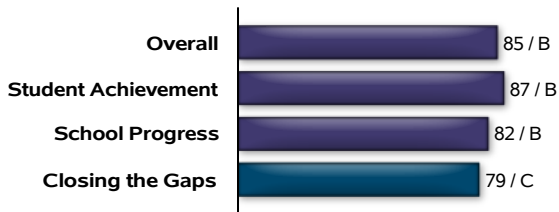

Texas Education Agency
2021-22 Preliminary School Report Card
PFLUGERVILLE H S (227904001)

Accountability Rating

B

PFLUGERVILLE H S earned a B (80-89) for recognized performance by serving many students well and encouraging high academic achievement and/or appropriate academic growth for most students.

School Information

District Name: PFLUGERVILLE ISD
Campus Type: High School
Total Students: 1,844
Grade Span: 09 - 12

For more information about this campus, see: <https://TXSchools.gov>

State accountability ratings are based on three domains: Student Achievement, School Progress, and Closing the Gaps. The graph below provides summary results for PFLUGERVILLE H S. Scores are scaled from 0 to 100 to align with letter grades.

Distinction Designations

Campuses that earn a rating of A-C are eligible for as many as seven distinction designations, or awards for outstanding performance.

- ✓ ELA/Reading
- ✓ Science
- ✓ Postsecondary Readiness
- ✗ Comparative Closing the Gaps
- ✓ Mathematics
- ✓ Social Studies
- ✗ Comparative Academic Growth