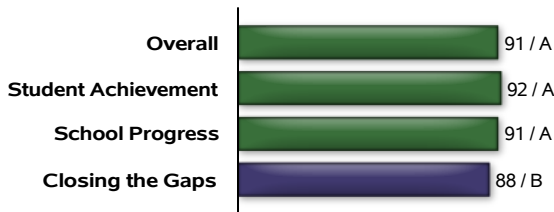

Texas Education Agency
2021-22 Preliminary School Report Card
MURCHISON EL (227904112)

Accountability Rating

A

MURCHISON EL earned an A (90-100) for exemplary performance by serving most students well, encouraging high academic achievement and/or appropriate academic growth for almost all students, and preparing most students for eventual success in college, a career, or the military.

State accountability ratings are based on three domains: Student Achievement, School Progress, and Closing the Gaps. The graph below provides summary results for MURCHISON EL. Scores are scaled from 0 to 100 to align with letter grades.

School Information

District Name: PFLUGERVILLE ISD
Campus Type: Elementary
Total Students: 775
Grade Span: EE - 05

For more information about this campus, see: <https://TXSchools.gov>

Distinction Designations

Campuses that earn a rating of A-C are eligible for as many as seven distinction designations, or awards for outstanding performance.

- X ELA/Reading
- X Science
- X Comparative Closing the Gaps
- X Mathematics
- X Comparative Academic Growth
- X Postsecondary Readiness