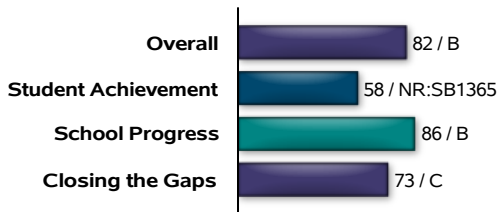

State accountability ratings are based on three domains: Student Achievement, School Progress, and Closing the Gaps. The graph below provides summary results for RUTH BARRON EL. Scores are scaled from 0 to 100 to align with letter grades.