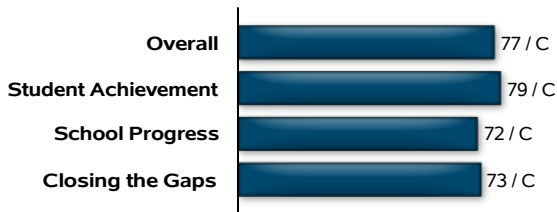

State accountability ratings are based on three domains: Student Achievement, School Progress, and Closing the Gaps. The graph below provides summary results for RIOJAS EL. Scores are scaled from 0 to 100 to align with letter grades.