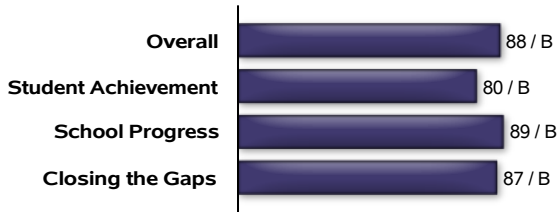

State accountability ratings are based on three domains: Student Achievement, School Progress, and Closing the Gaps. The graph below provides summary results for MOTT EL. Scores are scaled from 0 to 100 to align with letter grades.