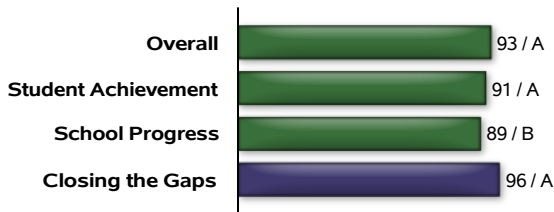

Texas Education Agency
2021-22 Preliminary School Report Card
CELE MIDDLE (227904048)

Accountability Rating

A

CELE MIDDLE earned an A (90-100) for exemplary performance by serving most students well, encouraging high academic achievement and/or appropriate academic growth for almost all students, and preparing most students for eventual success in college, a career, or the military.

State accountability ratings are based on three domains: Student Achievement, School Progress, and Closing the Gaps. The graph below provides summary results for CELE MIDDLE. Scores are scaled from 0 to 100 to align with letter grades.