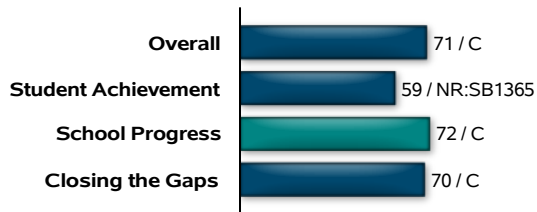

Texas Education Agency
2021-22 Preliminary School Report Card
DESSAU MIDDLE (227904045)

Accountability Rating

DESSAU MIDDLE earned a C (70-79) for acceptable performance by serving many students well but needs to provide additional academic support to many more students.

School Information

District Name: PFLUGERVILLE ISD
Campus Type: Middle School
Total Students: 721
Grade Span: 06 - 08

For more information about this campus, see: <https://TXSchools.gov>

State accountability ratings are based on three domains: Student Achievement, School Progress, and Closing the Gaps. The graph below provides summary results for DESSAU MIDDLE. Scores are scaled from 0 to 100 to align with letter grades.

Distinction Designations

Campuses that earn a rating of A-C are eligible for as many as seven distinction designations, or awards for outstanding performance.

- X ELA/Reading
- X Science
- X Comparative Academic Growth
- X Postsecondary Readiness
- X Mathematics
- X Social Studies
- X Comparative Closing the Gaps