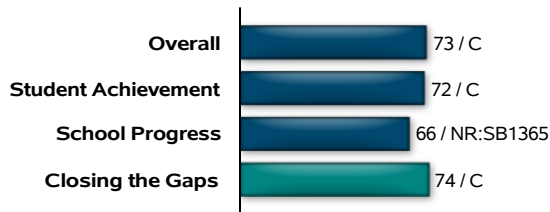

Texas Education Agency 2021-22 Preliminary School Report Card PFLUGERVILLE MIDDLE (227904041)

Accountability Rating

PFLUGERVILLE MIDDLE earned a C (70-79) for acceptable performance by serving many students well but needs to provide additional academic support to many more students.

School Information

District Name: PFLUGERVILLE ISD
Campus Type: Middle School
Total Students: 857
Grade Span: 06 - 08

For more information about this campus, see: <https://TXSchools.gov>

State accountability ratings are based on three domains: Student Achievement, School Progress, and Closing the Gaps. The graph below provides summary results for PFLUGERVILLE MIDDLE. Scores are scaled from 0 to 100 to align with letter grades.

Distinction Designations

Campuses that earn a rating of A-C are eligible for as many as seven distinction designations, or awards for outstanding performance.

✓ Social Studies	✗ ELA/Reading
✗ Mathematics	✗ Science
✗ Comparative Academic Growth	✗ Comparative Closing the Gaps
✗ Postsecondary Readiness