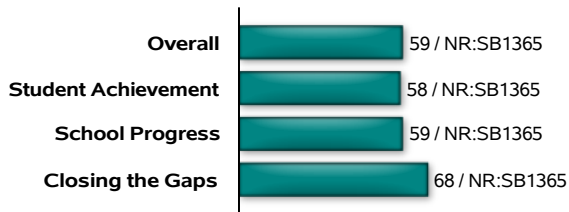

State accountability ratings are based on three domains: Student Achievement, School Progress, and Closing the Gaps. The graph below provides summary results for WESTVIEW MIDDLE. Scores are scaled from 0 to 100 to align with letter grades.